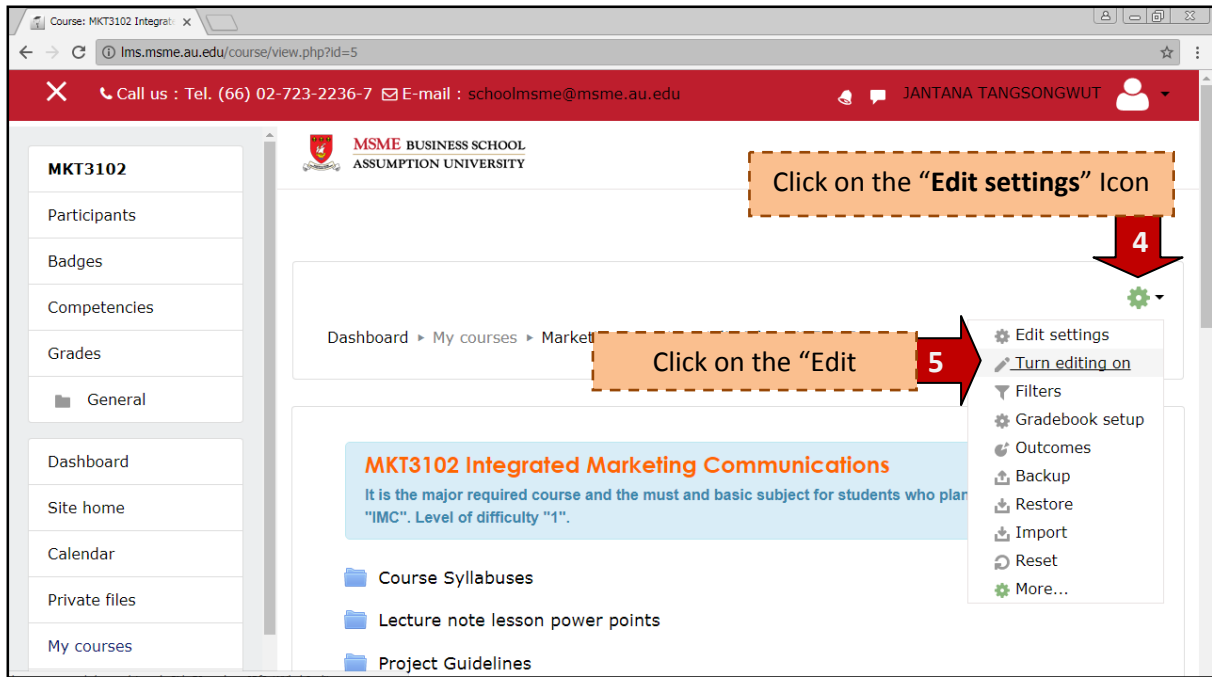

Private files

No files available

Manage private files...

Online users

Click on your course **3**

After you login, you will see your course. Click on your course that you would like to manage such as upload a material file, quiz or assignment.

After you click "Turn edit on", you will see the editing tools.